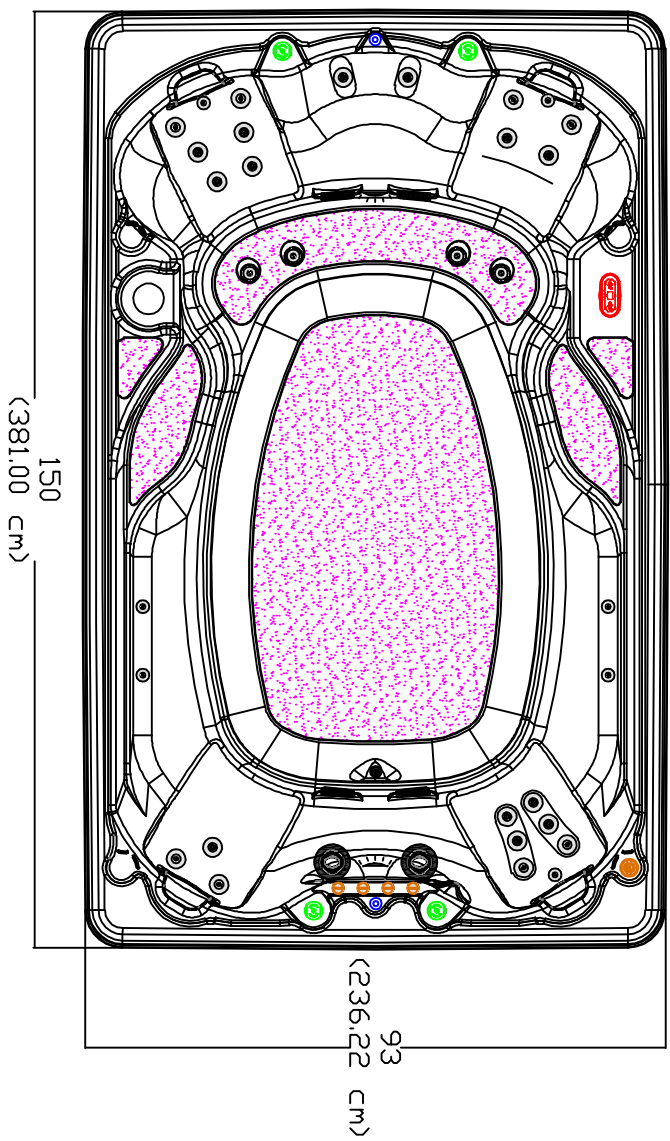

# 2020 AQUAPLAY 12 FFP FAMILY FUN POOL CROSS SECTION LAYOUT

NOTE:  
Dimensional tolerances are as follows due to variations in manufacturing:  
Length / Width / Height(s): +1,-5/8"  
Height Variance (side to side): +1,1/2"